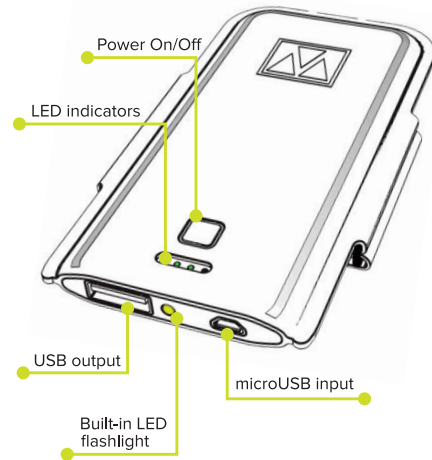

POWER⚡STRAP

SPECIFICATIONS

CAPACITY	3500 mAh | Li-Polymer | ABS
INPUT	DC 5V 1.8A
OUTPUT	DC 5V 2A
DIMENSIONS	121 x 55 x 90 mm
WEIGHT	75 g
CERTIFICATIONS	CE | FCC | RoHS | UN38.3 | MSDS