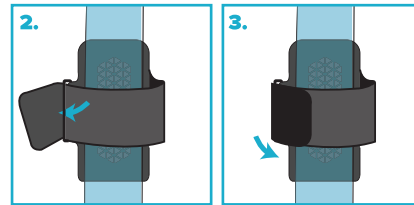

POWER⚡STRAP

QUICK START GUIDE

CHARGE THE BATTERY

using the included microUSB charging cable

ATTACH TO YOUR FAVORITE BACKPACK

USING THE LED FLASHLIGHT

press and hold power icon for 2 seconds to turn on LED flashlight // press and hold power icon for 2 seconds to power off

CHARGE YOUR PHONE

by plugging your charging cable into the USB port
press power icon to show how much battery is remaining