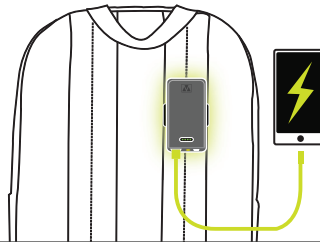

## CHARGE THE BATTERY

using the included microUSB charging cable

## ATTACH TO YOUR FAVORITE BACKPACK

## USING THE LED FLASHLIGHT

press and hold power icon for 2 seconds to turn on LED flashlight // press and hold power icon for 2 seconds to power off

## CHARGE YOUR PHONE

by plugging your charging cable into the USB port  
press power icon to show how much battery is remaining