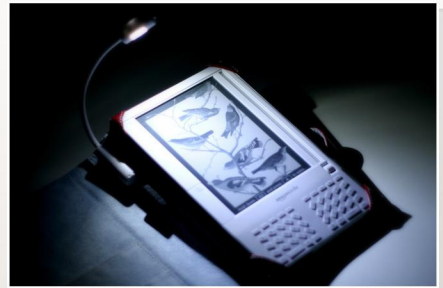

**M-EDGE EXECUTIVE JACKET™ FOR THE AMAZON KINDLE (PATENT PENDING)
MSRP \$39.99**

FEATURES:

- ◆ PADDED SIMULATED LEATHER EXTERIOR WITH MICROFIBER INTERIOR
- ◆ FOUR SECURE POINTS KEEP KINDLE IN PLACE PROVIDING ACCESS TO ALL READER FUNCTIONS
- ◆ ELASTIC STRAP PROVIDES ACCESS TO POWER AND WIRELESS SWITCHES
- ◆ DURABLE INTERIOR POCKETS FOR SD MEMORY CARD, BUSINESS CARD, AND OTHER DOCUMENT STORAGE
- ◆ ACCESS TO USB, HEADPHONE, AND POWER PORTS
- ◆ CLOSURE STRAP SECURES COVER WHEN DEVICE IS NOT IN USE
- ◆ INTERIOR POCKET PROVIDED FOR M-EDGE E-LUMINATOR™ BOOK-LIGHT (SOLD SEPARATELY), CUSTOM DESIGNED TO FIT EXECUTIVE JACKET.

COLORS:

- ◆ RED, BLUE, CAMEL, BROWN, BLACK

**GENUINE LEATHER M-EDGE EXECUTIVE JACKET™ FOR THE AMAZON KINDLE (PATENT PENDING)
MSRP \$54.99**

FEATURES:

- ◆ PADDED GENUINE LEATHER EXTERIOR WITH MICROFIBER INTERIOR
- ◆ FOUR SECURE POINTS KEEP KINDLE IN PLACE PROVIDING ACCESS TO ALL READER FUNCTIONS
- ◆ ELASTIC STRAP PROVIDES ACCESS TO POWER AND WIRELESS SWITCHES
- ◆ DURABLE INTERIOR POCKETS FOR SD MEMORY CARD, BUSINESS CARD, AND OTHER DOCUMENT STORAGE
- ◆ ACCESS TO USB, HEADPHONE, AND POWER PORTS
- ◆ CLOSURE STRAP SECURES COVER WHEN DEVICE IS NOT IN USE
- ◆ INTERIOR POCKET PROVIDED FOR M-EDGE E-LUMINATOR™ BOOKLIGHT (SOLD SEPARATELY), CUSTOM DESIGNED TO FIT EXECUTIVE JACKET.