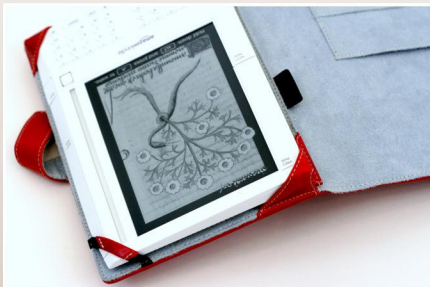

**M-EDGE EXECUTIVE JACKET™ FOR THE AMAZON KINDLE (PATENT PENDING)
MSRP \$39.99**

FEATURES:

- ◆ PADDED SIMULATED LEATHER EXTERIOR WITH MICROFIBER INTERIOR
- ◆ FOUR SECURE POINTS KEEP KINDLE IN PLACE PROVIDING ACCESS TO ALL READER FUNCTIONS
- ◆ ELASTIC STRAP PROVIDES ACCESS TO POWER AND WIRELESS SWITCHES
- ◆ DURABLE INTERIOR POCKETS FOR SD MEMORY CARD, BUSINESS CARD, AND OTHER DOCUMENT STORAGE
- ◆ ACCESS TO USB, HEADPHONE, AND POWER PORTS
- ◆ CLOSURE STRAP SECURES COVER WHEN DEVICE IS NOT IN USE
- ◆ INTERIOR POCKET PROVIDED FOR M-EDGE E-LUMINATOR™ BOOK-LIGHT (SOLD SEPARATELY), CUSTOM DESIGNED TO FIT EXECUTIVE JACKET.

COLORS:

- ◆ RED, BLUE, CAMEL, BROWN, BLACK

**GENUINE LEATHER M-EDGE EXECUTIVE JACKET™ FOR THE AMAZON KINDLE (PATENT PENDING)
MSRP \$54.99**

FEATURES:

- ◆ PADDED GENUINE LEATHER EXTERIOR WITH MICROFIBER INTERIOR
- ◆ FOUR SECURE POINTS KEEP KINDLE IN PLACE PROVIDING ACCESS TO ALL READER FUNCTIONS
- ◆ ELASTIC STRAP PROVIDES ACCESS TO POWER AND WIRELESS SWITCHES
- ◆ DURABLE INTERIOR POCKETS FOR SD MEMORY CARD, BUSINESS CARD, AND OTHER DOCUMENT STORAGE
- ◆ ACCESS TO USB, HEADPHONE, AND POWER PORTS
- ◆ CLOSURE STRAP SECURES COVER WHEN DEVICE IS NOT IN USE
- ◆ INTERIOR POCKET PROVIDED FOR M-EDGE E-LUMINATOR™ BOOKLIGHT (SOLD SEPARATELY), CUSTOM DESIGNED TO FIT EXECUTIVE JACKET.

COLORS:

- ◆ BLACK

**M-EDGE LEISURE JACKET™ FOR THE AMAZON KINDLE (PATENT PENDING)
 MSRP 39.99**
FEATURES:

- ◆ FULLY ENCLOSED JACKET WITH SMOOTH MICROFIBER FINISH PROVIDES PROTECTION AGAINST MOISTURE, DIRT, DUST AND SAND
- ◆ JACKET QUICKLY AND EASILY ZIPS OPEN AND CLOSED FOR EASY ACCESS TO READER
- ◆ READ-THROUGH CLEAR VINYL PROVIDES SCREEN PROTECTION WHILE A HIGH DENSITY FOAM FRAME PROVIDES SUPERIOR READER IMPACT PROTECTION
- ◆ TURN READER OVER TO PROVIDE FULL SCREEN PROTECTION WHILE TRAVELING