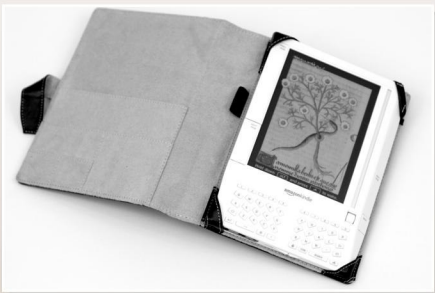

COLORS:

- ◆ RED, BLUE, CAMEL, BROWN, BLACK

**GENUINE LEATHER M-EDGE EXECUTIVE JACKET™ FOR THE AMAZON KINDLE (PATENT PENDING)
MSRP \$54.99**

FEATURES:

- ◆ PADDED GENUINE LEATHER EXTERIOR WITH MICROFIBER INTERIOR
- ◆ FOUR SECURE POINTS KEEP KINDLE IN PLACE PROVIDING ACCESS TO ALL READER FUNCTIONS
- ◆ ELASTIC STRAP PROVIDES ACCESS TO POWER AND WIRELESS SWITCHES
- ◆ DURABLE INTERIOR POCKETS FOR SD MEMORY CARD, BUSINESS CARD, AND OTHER DOCUMENT STORAGE
- ◆ ACCESS TO USB, HEADPHONE, AND POWER PORTS
- ◆ CLOSURE STRAP SECURES COVER WHEN DEVICE IS NOT IN USE
- ◆ INTERIOR POCKET PROVIDED FOR M-EDGE E-LUMINATOR™ BOOKLIGHT (SOLD SEPARATELY), CUSTOM DESIGNED TO FIT EXECUTIVE JACKET.

**M-EDGE EXECUTIVE IMAGE JACKET™ FOR THE AMAZON KINDLE (PATENT PENDING)
 MSRP \$39.99**
FEATURES:

- ◆ 4 X 6 INCH PICTURE FRAME INTEGRATED INTO COVER ALLOWING OWNER TO CUSTOMIZE JACKET
- ◆ CLEAR VINYL SCREEN PROTECTS PHOTOGRAPH
- ◆ FOUR SECURE POINTS KEEP KINDLE IN PLACE PROVIDING ACCESS TO ALL READER FUNCTIONS
- ◆ ELASTIC STRAP PROVIDES ACCESS TO POWER AND WIRELESS SWITCHES
- ◆ DURABLE INTERIOR POCKETS FOR SD MEMORY CARD, BUSINESS CARD, AND OTHER DOCUMENT STORAGE
- ◆ ACCESS TO USB, HEADPHONE, AND POWER PORTS
- ◆ CLOSURE STRAP SECURES COVER WHEN DEVICE IS NOT IN USE
- ◆ PADDED SIMULATED LEATHER EXTERIOR WITH MICROFIBER INTERIOR
- ◆ INTERIOR POCKET PROVIDED FOR M-EDGE E-LUMINATOR™ BOOK LIGHT (SOLD SEPARATELY)

COLORS:

- ◆ BLACK

**M-EDGE LEISURE JACKET™ FOR THE AMAZON KINDLE (PATENT PENDING)
 MSRP 39.99**
FEATURES:

- ◆ FULLY ENCLOSED JACKET WITH SMOOTH MICROFIBER FINISH PROVIDES PROTECTION AGAINST MOISTURE, DIRT, DUST AND SAND
- ◆ JACKET QUICKLY AND EASILY ZIPS OPEN AND CLOSED FOR EASY ACCESS TO READER
- ◆ READ-THROUGH CLEAR VINYL PROVIDES SCREEN PROTECTION WHILE A HIGH DENSITY FOAM FRAME PROVIDES SUPERIOR READER IMPACT PROTECTION
- ◆ TURN READER OVER TO PROVIDE FULL SCREEN PROTECTION WHILE TRAVELING